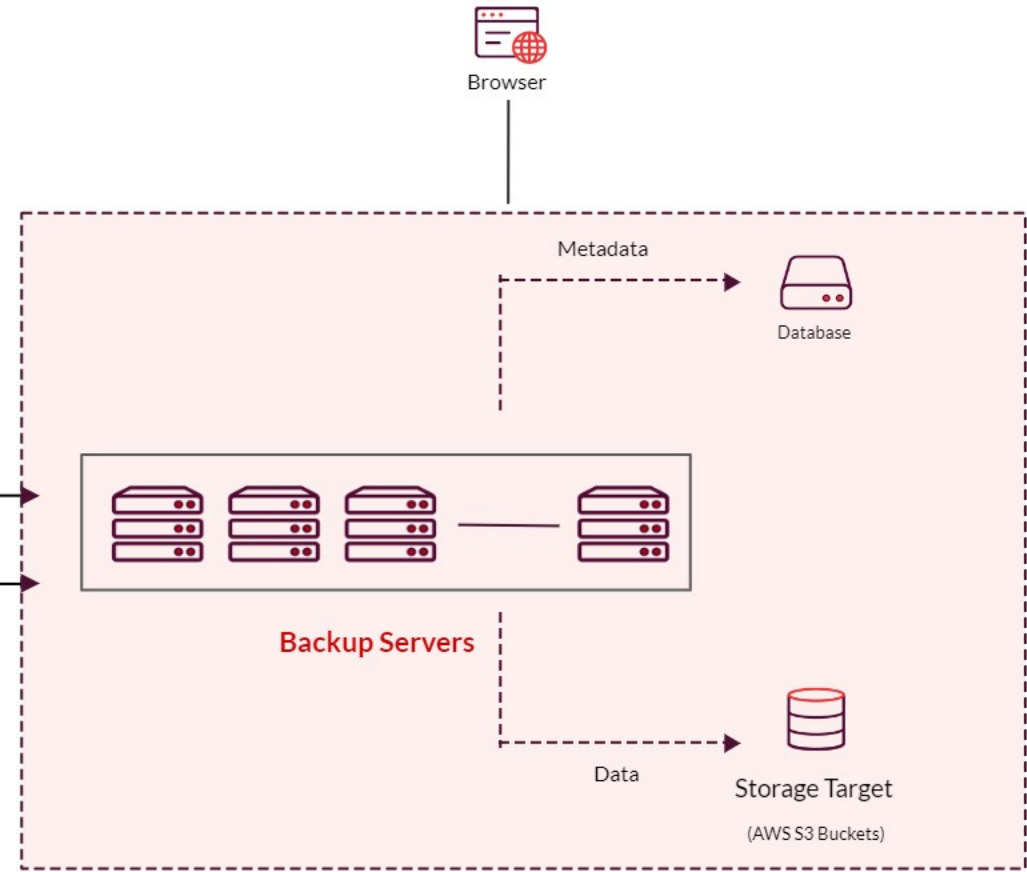

BDRCloud Architecture

Backup for File Servers, Endpoints, Apps & DB

Windows Linux Mac

Backup for SaaS Applications

Microsoft 365 G Suite

Backup

Backup

BDRCloud Server
(Hosted on AWS)

BDRCloud

Key features

Key Features of BDRCloud

Continuous Data Protection - Backup files/folders starting from every Minutes to Hourly/Daily/Weekly basis.

Interruption-free Backup - Intelligently picks-up the backup exactly from where it left off after an interruption

Unique Reverse/Forward Incremental Approach- BDRCloud exposes every incremental as a virtual full backup.

Round the Clock Restore - Easily restore the backup data to the original or to an alternate location, from anywhere at anytime.